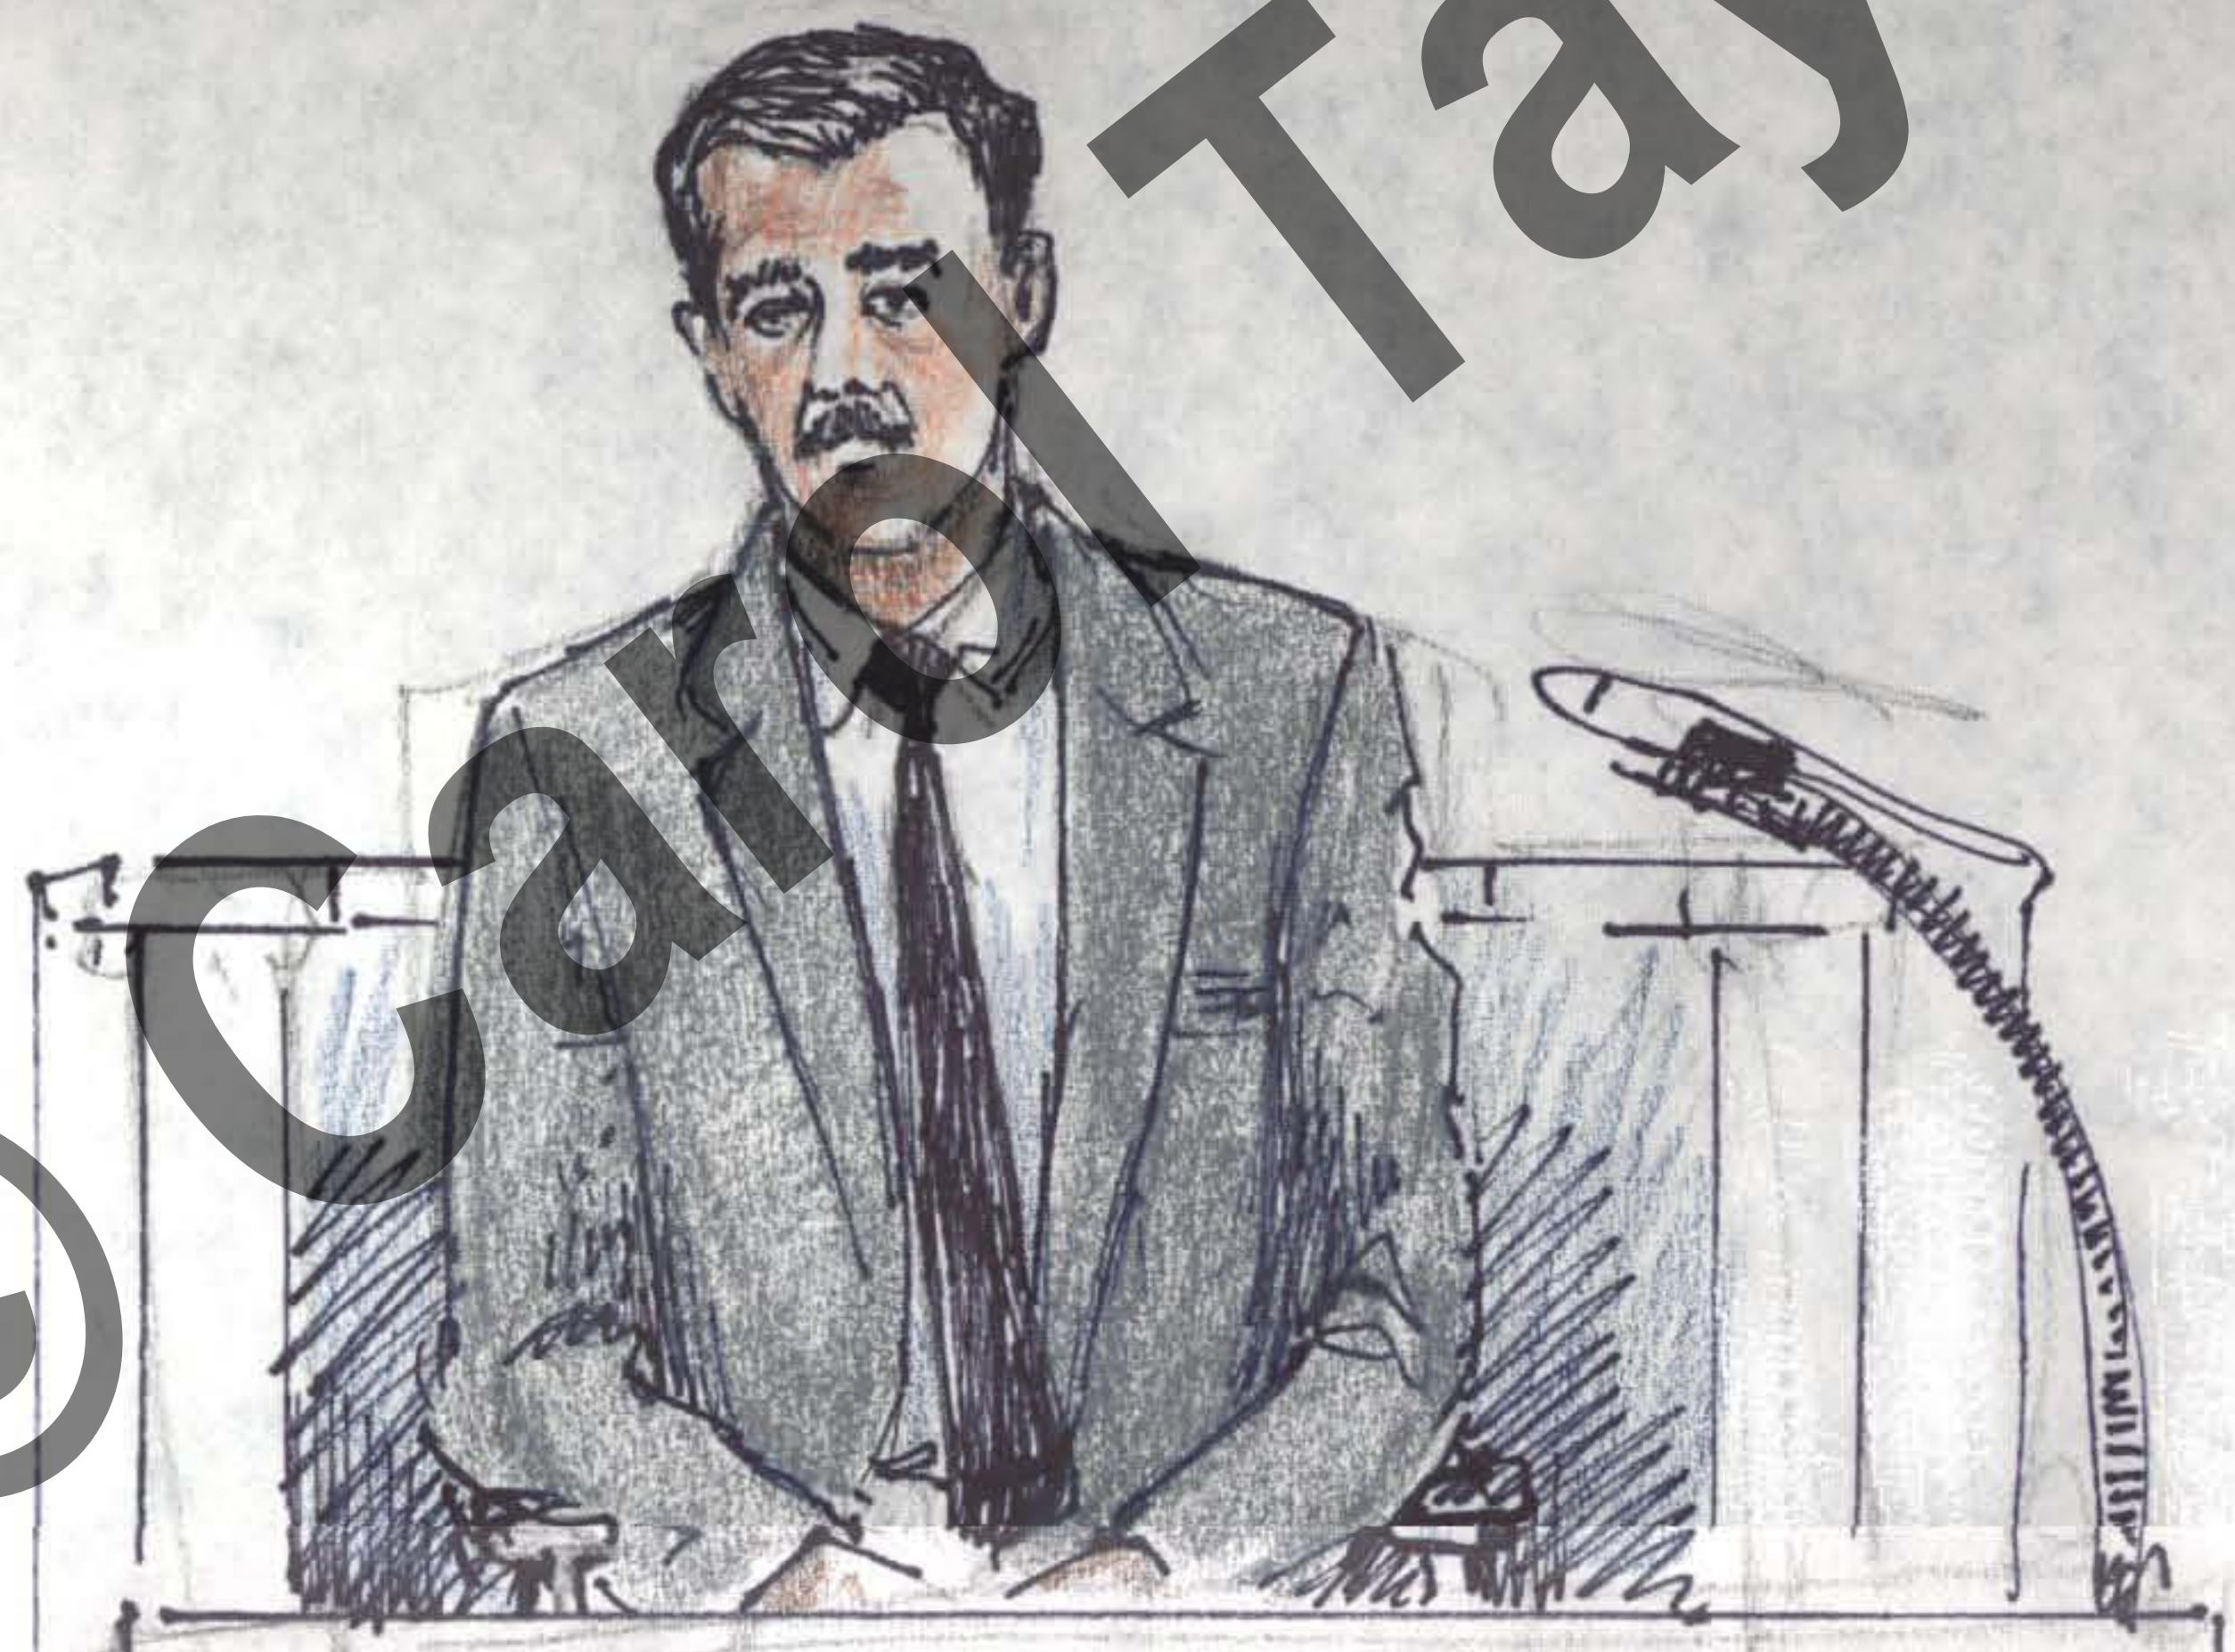

Brian Golding

On the left is Brian Golding, truck driver who was with Legere when he was caught. He had to drive him from Sussex to Miramichi in his tractor trailer. On the right, Cpl. Gary Lutwick, RCMP, who captured Legere (with Cpl. Terry Barter.)

Truck driver who was with Legere when he was caught

Sgt. Gary Lutwick RCMP
w/ Terry Barter stopped truck with Legere
Ottawa

Oct 2, 1991

Legere Burton trial