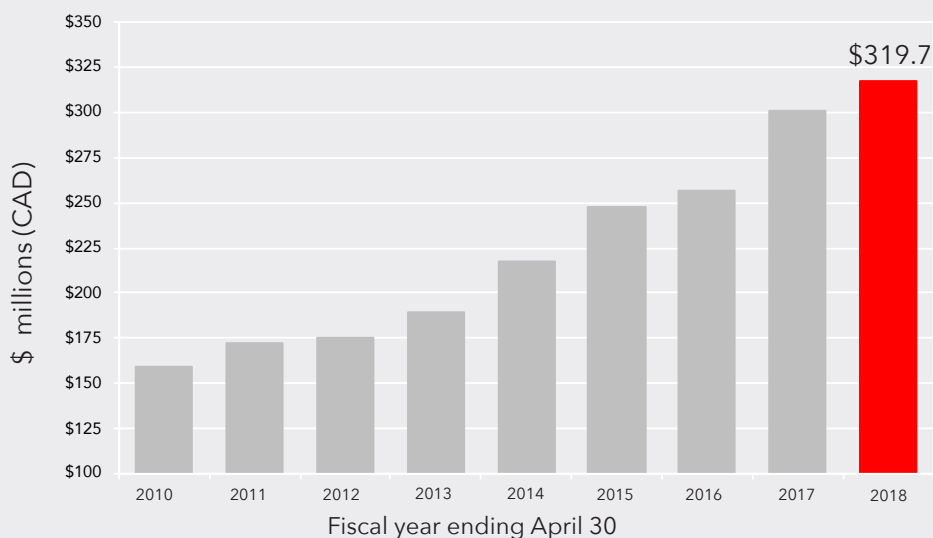

The overall result was that although the Fund had positive returns for the one-year period, on a consolidated basis the managers underperformed the composite policy benchmark by 1.52%.

UNB has taken a prudent, fiscally responsible approach to endowment spending, making incremental changes to the spending rate to ensure that the rate is sustainable while remaining competitive with other Canadian universities. The 2017-18 annual review of the endowment spending policy confirmed a 4% spending rate for 2018-19, which has been the spending rate since 2013-14.

A comprehensive review of the Fund's policy asset allocation was completed in 2016-17. The review resulted in a number of changes in the Fund's policy asset mix, including an allocation to two new asset classes, Emerging Market equity and Canadian Real Estate. The new policy asset allocation was approved by the Board of Governors in October 2016. The new policy asset allocation was fully implemented in 2017-18.

PRINCIPAL GROWTH 2010-2018

As of April 30, 2018

CHANGES IN TRUST AND ENDOWMENT

Balance - 2017/18
(Market Value)

	($ 000's)
Balance April 30, 2018	319,690
Balance April 30, 2017	301,940
Net Increase During the Year	$17,750

Increase Due to:

Donations and Other Additions to Capital	23,450
Investment Income	8,999
Spending	(14,699)
	$17,750