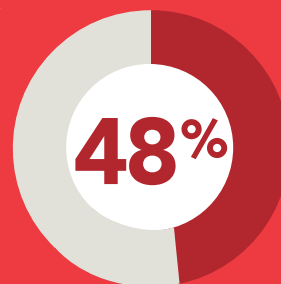

SOURCE OF DONATIONS 2017-18

Total Contributed: \$20,538,276

ALUMNI*

FAMILY & FRIENDS

BEQUESTS

FACULTY & STAFF

CORPORATIONS & FOUNDATIONS

* Individuals who are both Alumni and Faculty or Staff are counted as Alumni.