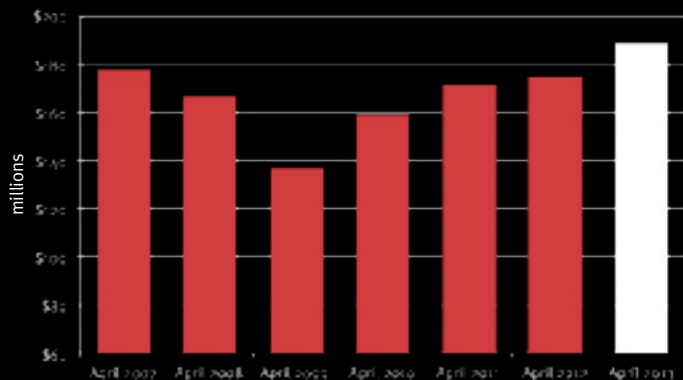

TRUST & ENDOWMENT REPORT

Principal Growth 2007-2013 (as of April 2013)

The University's Trust & Endowment consists of endowed or expendable gifts that are generally restricted by the donor for a specific purpose. An endowed gift is one in which the donor specifies that the gift principal is to be invested in perpetuity and only the investment income earned can be spent on the specified purpose. An expendable gift is one where the donor indicates that both the gift principal and any investment income earned on the gift may be spent.

The Board of Governors has established a spending policy for endowed gifts which is designed to ensure a steady and consistent stream of income for expenditures, even if an account's principal fluctuates from year to year. In any year in which investment returns exceed the return required to support the level of endowment spending permitted under the spending policy, the excess return is allocated to a timing reserve. The timing reserve is utilized to support spending in those years when actual returns are less than the long-term target. In this way, the University is able to maintain stable spending rates despite year to year fluctuations in actual returns within normal market cycles.

The Long-Term Investment Fund for the Trust & Endowment accounts had a return of 9.52% for the year ended April 30, 2013, exceeding the policy benchmark by 93 basis points. This followed returns of 0.88% for the year ended April 30, 2012 and 10.02% for the year ended April 30, 2011.

Overall performance in 2013 was mainly driven by strong returns in global equities. The Fund's global equity allocation earned 18.18%, trailing the MSCI World Index (Cad) by 74 basis points in a strong market as the Fund's global equity managers were defensively positioned. Canadian Equities returned 5.60% compared to the S&P/TSX Composite Index return of 4.53%, and Canadian Bonds returned 5.69%, compared to the DEX Universe Index of 5.60%. The excess return over the benchmark index return for these asset classes represents value added by the respective managers through active management of the portfolio.

Changes in Trust & Endowment Balance - 2012/13 (Market Value)

	($ 000's)
Balance April 30, 2013	189,032
Balance April 30, 2012	175,138
Net Increase During the Year	$ 13,894

Increase Due to:

Donations and Other Additions to Capital	11,295
Investment Income	16,512
Transfers from Central Endowment Priority Trust Fund	199
Spending	(14,112)
	$ 13,894

The severe downturn in world financial markets in 2008 had a significant impact on North American university endowments and long-term trust funds. UNB's Fund lost 16.3% in the 12-months ended April 30, 2009. Many organizations with endowments were faced with similar sudden dramatic declines in asset values and were unable to support continued consistent levels of spending during these times.