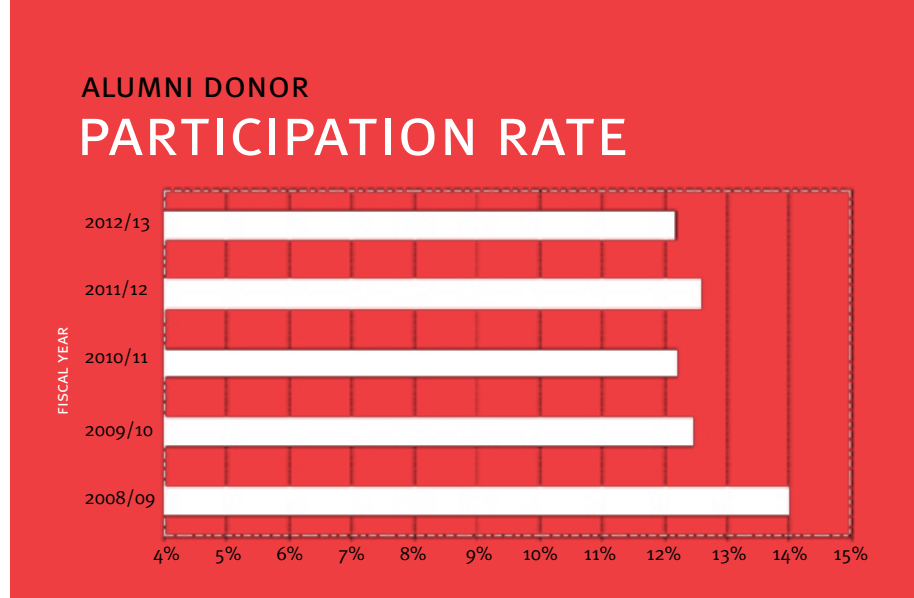

Ms. Heather C. Touchie
Blakely**
Mrs. Gladys Traer**
Prof. Barbara A. Trenholm
Mr. G. Brian Trenholm
Ms. Ellen Tucker
Ms. Marie D. Vachon
Mrs. Heather L. Vail*
Mr. Walter D. Vail*
Dr. Zdenek Valenta**
Mr. James C. Van Raalte
Ms. Christl F. Verduyn
Mr. A. Giles Walker
The Hon. David C. Walker
Mr. Julian H. Walker
Mr. Kenneth N. Walker**
Mrs. M. Anne Walker**
Ms. Gillian E. Wallace*
The Hon. John D. Wallace*
Mr. Brandon R. Warren
Mr. David M. Watson**
Ms. Louise R. Watt
Dr. Ronald D. Weir**
Dr. David E. Wells
Mrs. Solveig Wells
Mr. Mark D. Welton
Dr. J. Hugh Whalen**
Mr. G. Stephenson Wheatley**
Mr. Michael S. Whitford*
Mr. Kenneth G. Whiting**
Mr. Frankie Wiggins**
Prof. Nancy C. Wiggins**
Mrs. Dorothy Helen Wiggs**
Mr. Andrew H. Williams
Ms. Wendy A. Williams
Mrs. Carol Wilson**
Dr. Frank R. Wilson**
Ms. Annie Winter
Ms. Cheryl Winter
Mr. David Winter
Mr. R. Scott Winter
Ms. Sandra C. Winter
Mr. Ben C.Y. Wong**
The Hon. Anne Wooder
Ms. Margery K. Worth
Mr. Robert Wright
Ms. Brooke M. Yeates
Mr. Tony T. Yen**
Dr. C. Mary Young**
Ms. Claudette Young
Prof. D. Murray Young**
Mr. Gregory Alexander Young*
Mrs. Janet Lee Young*
Mr. Robert W. Young**
Mr. Gary Zed

ORGANIZATIONS

Adex Minerals Corp.
Alberta Land Surveyors' Association**
Allnorth Consultants Inc.

THANK YOU FOR YOUR ANNUAL GIFTS WHICH CREATE OPPORTUNITIES EVERY DAY.

Alzheimer Society of New Brunswick**
Analytic Systems
Aquila Tours Inc.
ARAMARK Canada Ltd.*
Association of British Columbia Land Surveyors*
Association of Professional Engineers & Geoscientists of New Brunswick - Fredericton Branch**
Association of Professional Engineers & Geoscientists of New Brunswick - Saint John Branch**
Atlantic Health Sciences Corp.
Dr. Thomas J. Barry Professional Corporation
Baysville Marina
Beijing Concord College of Sino-Canada
Bird Holdings Ltd.**
J.W. Bird & Company Limited**
Birks Family Foundation
Borden Ladner Gervais LLP
Michael H. Bruce Insurance Ltd.*
Canadian Federation of University Women - Fredericton
Canadian Society of Petroleum Geologists
CapServ Co Limited Partnership*
CBCL Limited
Cenovus Energy Inc.
The Coca-Cola Foundation
Comucom Ltd.*

Crane Mountain Enhancements Inc.
Dad's Enterprises (NB) Ltd.
Delta Brunswick
DWKK VENTURES LTD.
J.E. Britt Dysart Professional Corporation
The Fisher Foundation**
Fluor Canada Ltd.*
F.M Global Foundation
Focus Corporation Ltd.*
Fortis Properties Corporation
Fredericton Marathon
Freedom Tours & Travel*
General Electric Canada Inc.**
Greek-Canadian Community of NB, Canada Inc.*
Helark Investments Ltd.*
Hexavest Inc.
Hilton Saint John**
Gord Hubley Ltd.
Hydrometrica Ltd.
IBM Canada Ltd.
Invesco Canada Ltd.
Investors Group**
Jones Geomatics Ltd.*
R.G. Keefe Financial Consultants Inc.
Ken-Val Insurance Agency Ltd.*
Lancaster Minor Basketball
Brian Lewis Professional Corp.
Dr. Gregg L. MacLean Professional Corporation
Major Drilling Group
International Inc.
McGill Consulting Inc.
Midwest Surveys Inc.

E.J. Mockler Professional Corporation
NB Society of Retired Teachers Saint John Branch*
Northgate Investments Ltd.**
P&G Fund of the Greater Cincinnati Foundation*
Helen M. Petchey Foundation
Provincial Chapter of NB IODE**
Royal Canadian Regiment Trust Fund**
Saint John General Hospital
Saputo Dairy Products Canada G.P.*
SLAM Exploration Ltd.
Strategic Charitable Giving Foundation*
Summa Strategies Canada Inc.**
Summit Dodge Jeep Chrysler*
Suncor Energy Foundation**
SWN Resources Canada
Frederick & Nadine Taylor Charitable Foundation*
Technology Venture Group
UNB Alumni Calgary Chapter
UNB Alumni Edmonton Chapter
UNB Club of Ottawa
UNB College Hill Social Club
United Way of Halifax Region*
S.W. Weeks Construction Limited
Andrew H. Williams Insurance Agency Ltd.
The Zakuta Family Foundation

*Donor has provided support in each of the past five years

**Donor has provided support in each of the past ten years