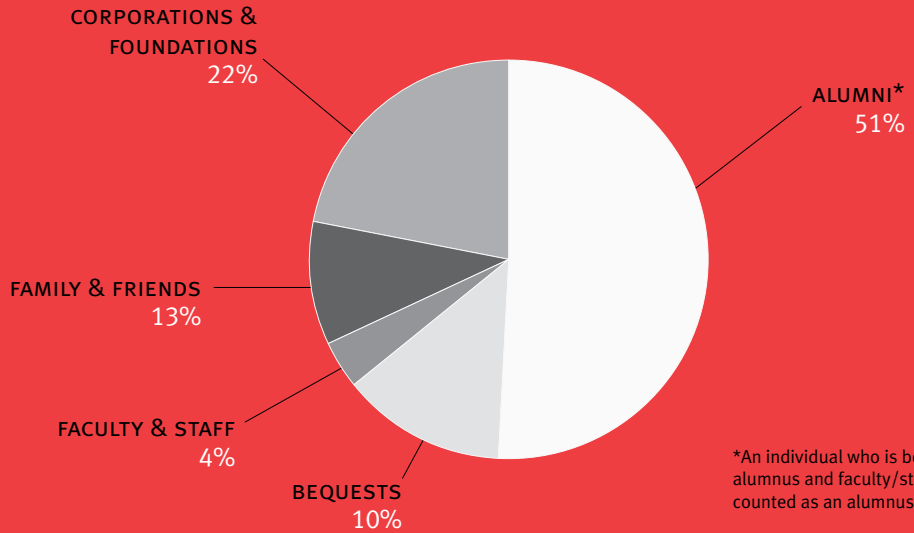

Co
Ca

*Donor has provided support in each of the past five years

**Donor has provided support in each of the past ten years

SOURCE OF DONATIONS

TOTAL CONTRIBUTED \$8,657,410

*An individual who is both an alumnus and faculty/staff is counted as an alumnus.